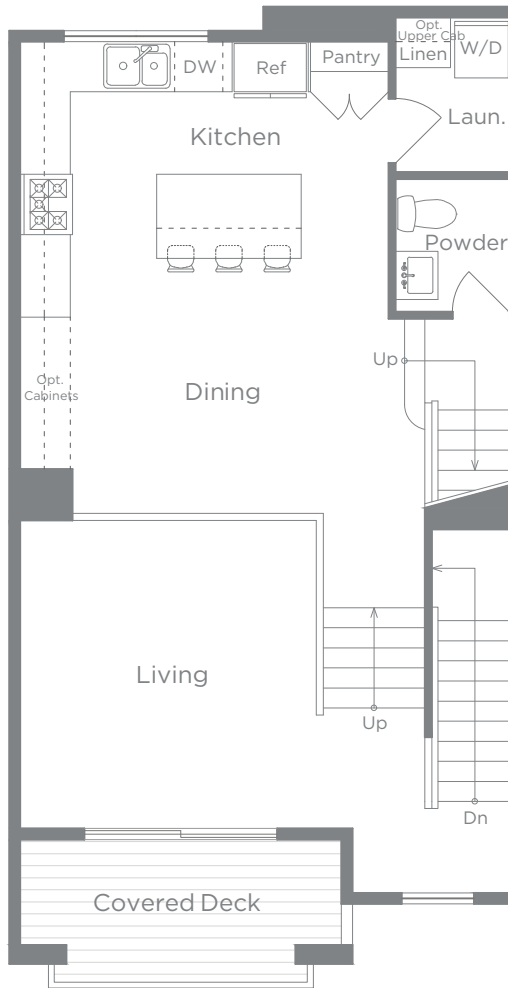

PLAN 4

4 BEDROOMS • 3.5 BATHS • 2-CAR GARAGE • 1,853 - 1,869 SQ. FT.

FIRST FLOOR

SECOND FLOOR

THIRD FLOOR

PRELIMINARY