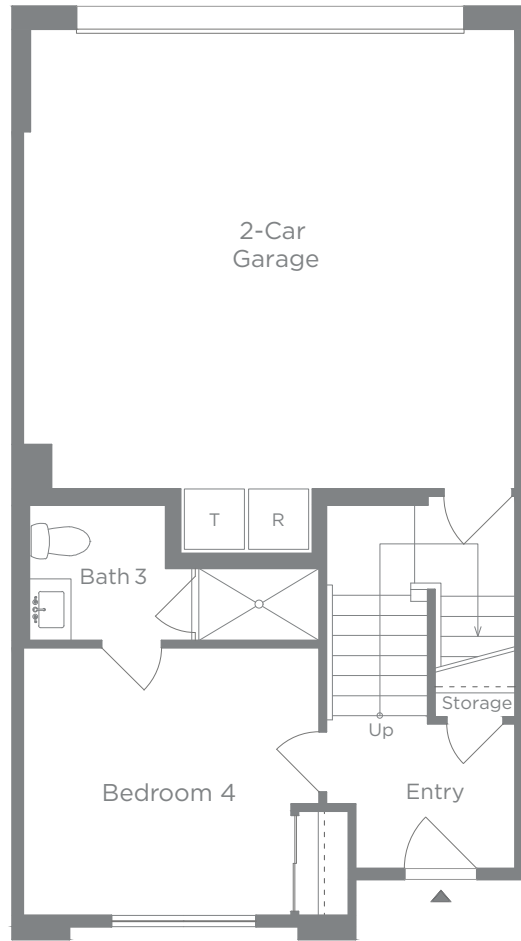

PLAN 4

4 BEDROOMS • 3.5 BATHS • 2-CAR GARAGE • 1,853 - 1,869 SQ. FT.

FIRST FLOOR

SECOND FLOOR

THIRD FLOOR

PRELIMINARY