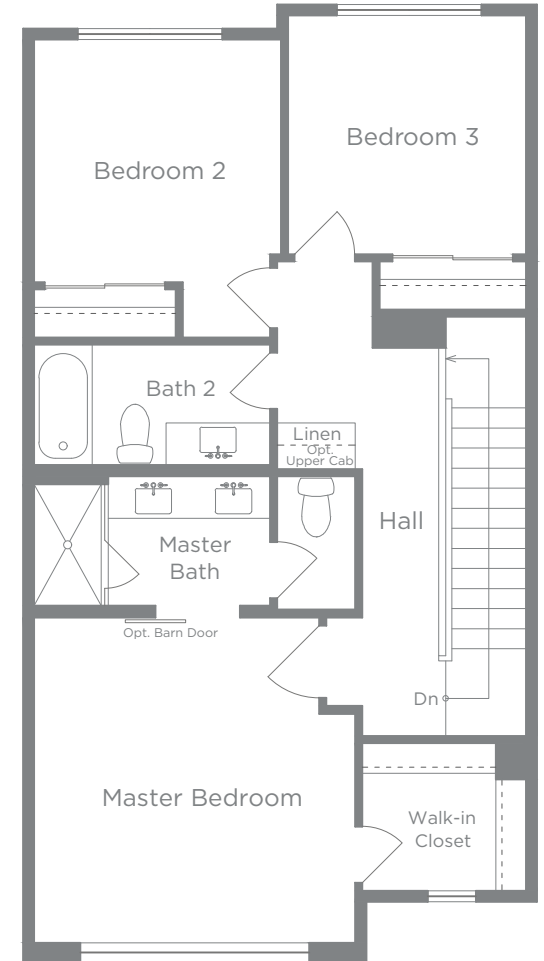

PLAN 4

4 BEDROOMS • 3.5 BATHS • 2-CAR GARAGE • 1,853 - 1,869 SQ. FT.

FIRST FLOOR

SECOND FLOOR

THIRD FLOOR

PRELIMINARY